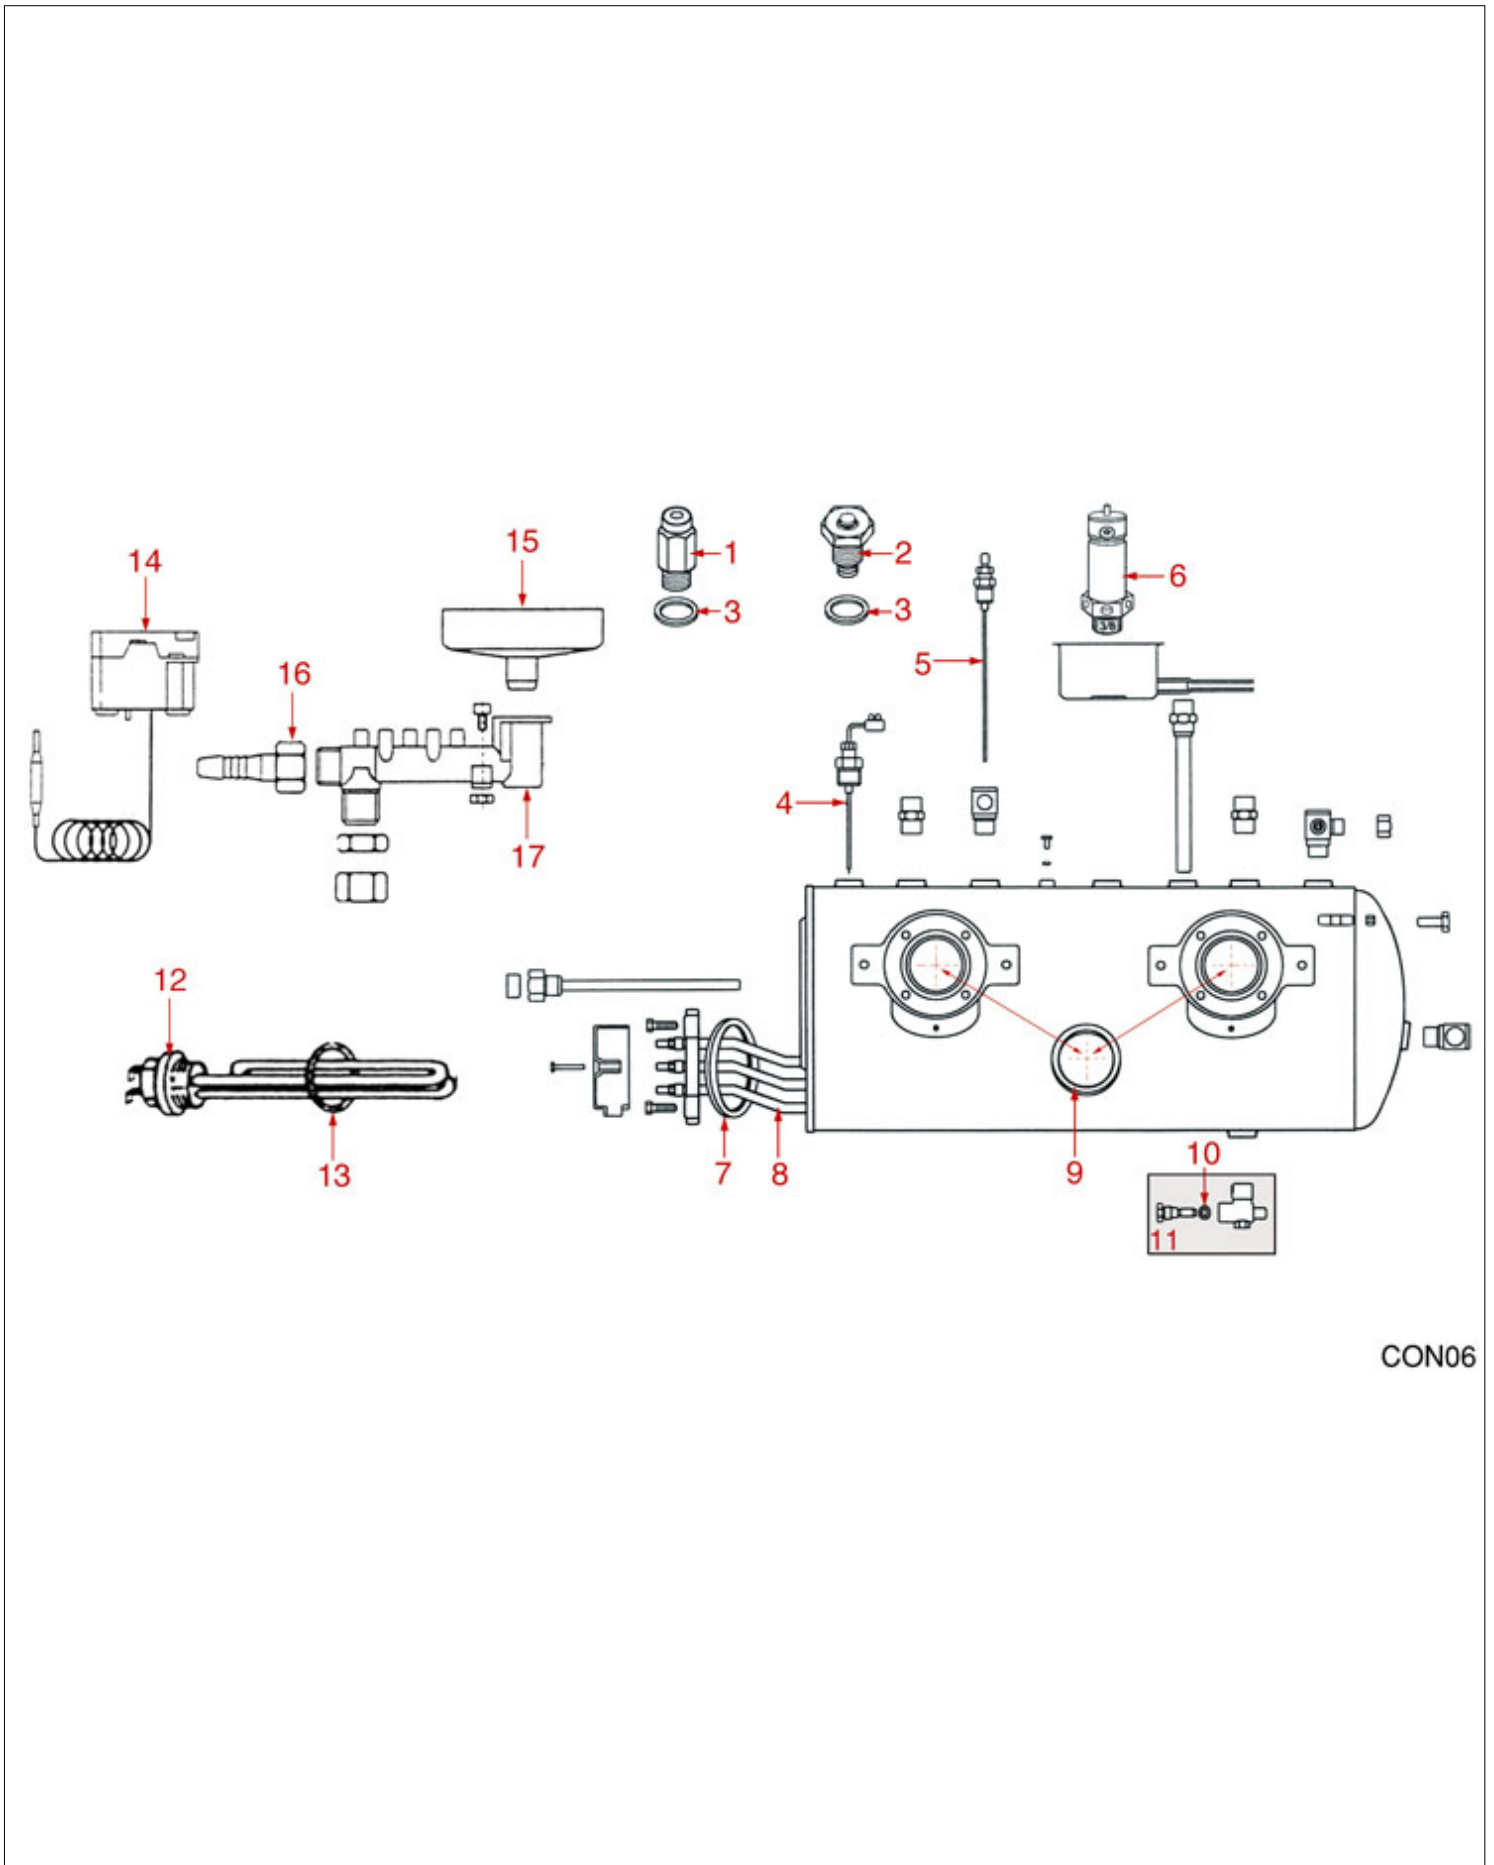

BOILER

CON06

Positions without LF code no.: upon request

CONTI

Position	LF code no.	Description
2	1523534	BOILER VALVE $\varnothing$ 1/4"M
2	1523537	BOILER VALVE $\varnothing$ 1/4"M
3	1186619	COPPER FLAT GASKET $\varnothing$ 18x14x1.5 mm
4	1341752	LEVEL PROBE $\varnothing$ 1/4"M-148 mm
4	3341017	LEVEL PROBE $\varnothing$ 1/4"M - 120 mm
5	3341011	LEVEL PROBE $\varnothing$ 1/4"M - 140 mm
6	1523536	BOILER VALVE $\varnothing$ 3/8" M AUTO-CERTIFIED
7	1186155	TEFLON FLAT GASKET $\varnothing$ 76x68.4x3 mm
7	1786008	ASBESTOS FREE FLAT GASKET $\varnothing$ 99x67x2 mm
8	1755391	HEATING ELEMENT 2800/3050W 230/240V
8	1755392	HEATING ELEMENT 2800W 220/380V
8	1755393	HEATING ELEMENT 4000/4350W 230/240V
8	1755394	HEATING ELEMENT 6000W 220/380V
12	1755637	HEATING ELEMENT 1400W 110V
15	1527032	DRAIN TANK
16	1527034	HOSE-END FITTING
17	1527033	OUTLET MANIFOLD