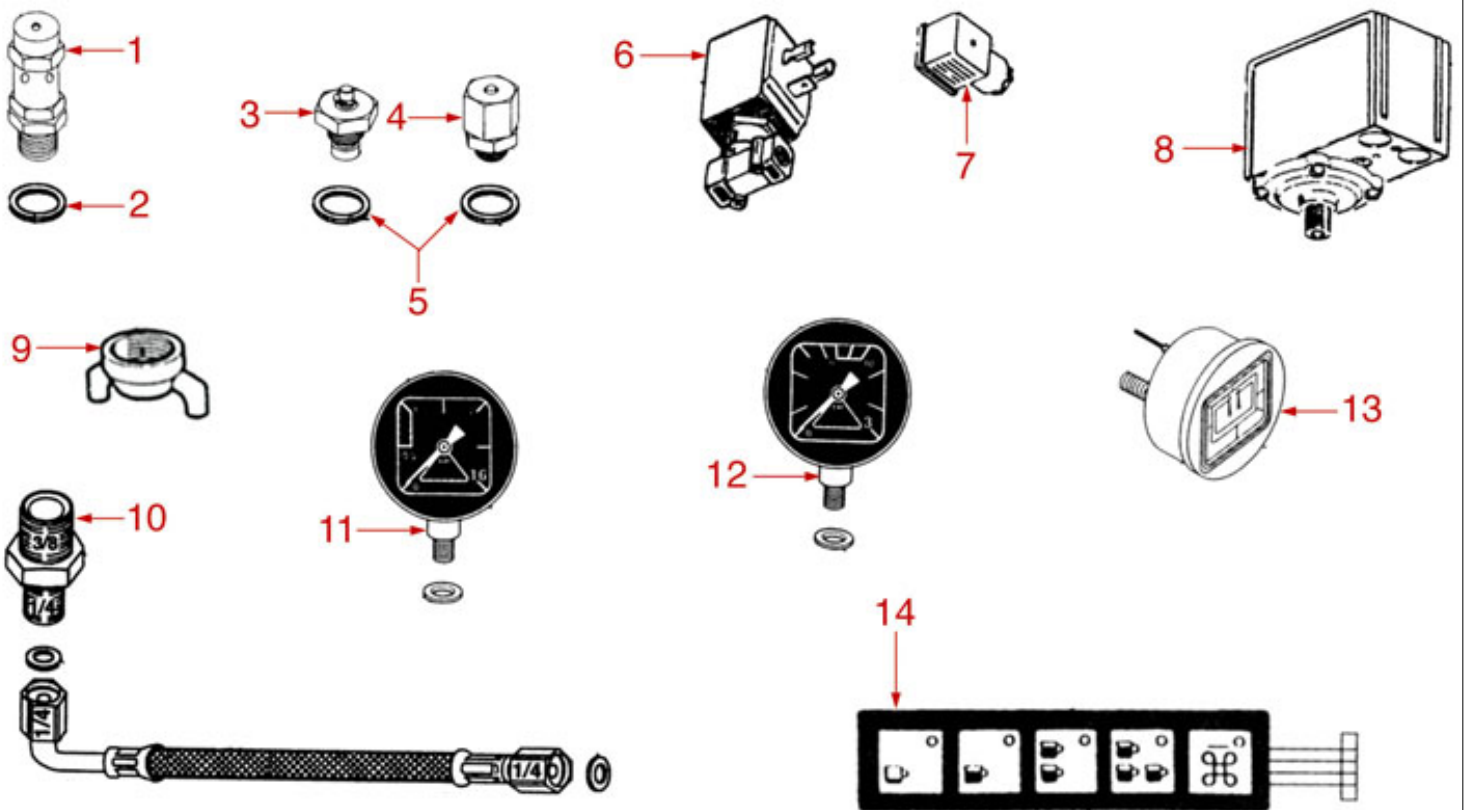

MISCELLANEOUS

CON08

CONTI

Position	LF code no.	Description
1	1523535	BOILER VALVE \varnothing 3/8"M
1	1523536	BOILER VALVE \varnothing 3/8" M AUTO-CERTIFIED
2	1186186	ROUND COPPER GASKET \varnothing 23x17x3 mm
3	1523534	BOILER VALVE \varnothing 1/4"M
3	1523537	BOILER VALVE \varnothing 1/4"M
4	1523538	BOILER VALVE \varnothing 1/4"M
5	1186619	COPPER FLAT GASKET \varnothing 18x14x1.5 mm
6	1120354	2-WAY SOLENOID VALVE PARKER 230V 50/60Hz
7	3120034	FEMALE LARGE CONNECTOR
8	1320531	PRESSURE SWITCH P302/6 3-POLES 30A
8	1320541	PRESSURE SWITCH PARKER
9	1022532	DOUBLE SPOUT M18x1.5 mm
10	1349112	FITTING \varnothing 1/4"M-3/8"M
11	1245300	PUMP PRESSURE GAUGE \varnothing 62 mm 0÷16 bar
12	1245301	BOILER PRESSURE GAUGE \varnothing 62 mm 0÷3 bar
13	1245532	BOILER-PUMP PRESSURE GAUGE \varnothing 63 mm