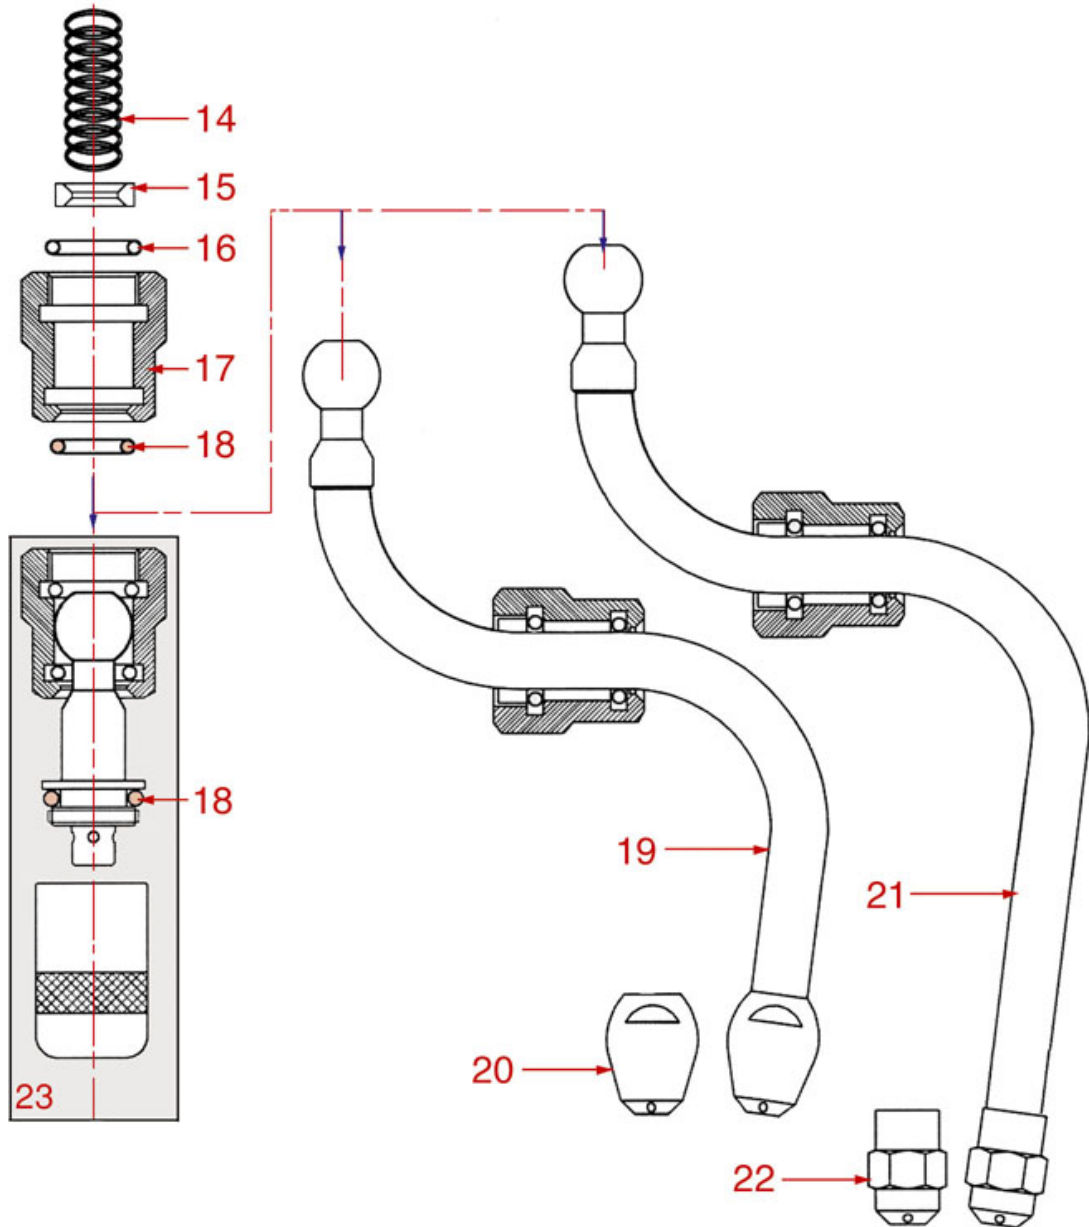

STEAM TAP

CON04

Positions without LF code no.: upon request

CONTI

Position	LF code no.	Description
1	1348314	COMPLETE TAP "CLUB"
2	1241367	WATER/STEAM TAP KNOB
3	1241368	CAP FOR KNOB
4	1241561	ELASTIC RING FOR KNOB
8	1186157	O-RING GASKET M 0120-20 VITON
9	1186167	COPPER FLAT GASKET $\varnothing$ 21.2x18x1.5 mm
12	1186175	BLIND GASKET $\varnothing$ 13x4 mm
14	1250169	SWIVEL SPRING $\varnothing$ 9.5x21.5 mm
15	1186177	CONICAL TEFLON SEAL $\varnothing$ 13.5x7.5x3.5 mm
16	3243086	O-RING 0117 EPDM
17	1349124	ARTICULATION NUT
18	3060608	O-RING O3050 EPDM
19	1449328	STEAM PIPE COMPLETE
21	1449329	STEAM PIPE COMPLETE
23	1449330	COMPLETE WATER PIPE