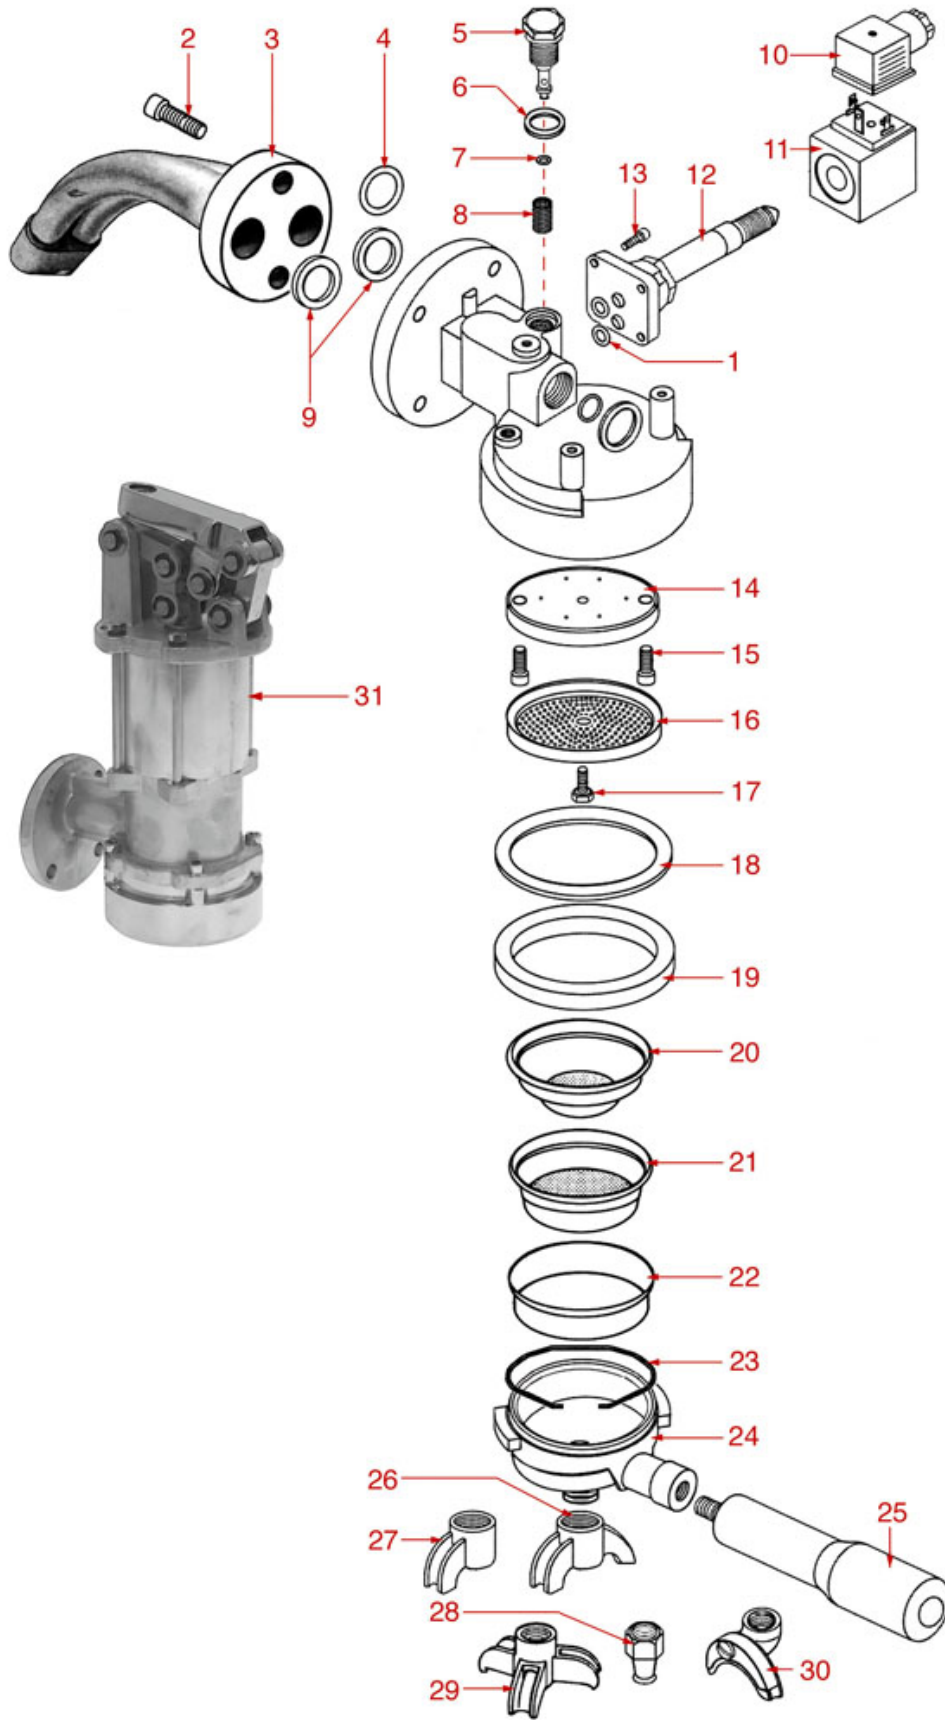

Suitable universal spare parts may not be included

BREW GROUP

CONTI

Position	LF code no.	Description
1	1186612	O-RING 02025 VITON
4	1186805	O-RING 0115 EPDM
5	1349123	CAP FOR BREW GROUP
6	1186114	COPPER FLAT GASKET \varnothing 17x13.1x1 mm
7	1186252	O-RING R3 EPDM
8	1160338	WATER FILTER \varnothing 8x13 mm
9	1186119	TEFLON FLAT GASKET \varnothing 17.3x12x2 mm
10	3120034	FEMALE LARGE CONNECTOR
11	1120336	COIL PARKER ZB09 9W 110/120V 50/60Hz
11	3120032	COIL PARKER ZB09 9W 220/240V 50/60Hz
12	1120339	3-WAY MECHANICAL COMPONENT PARKER
13	1455034	S/S SCREW T.C.C.E.I M4x10 UNI 5931
14	1086005	SHOWER HOLDER DIFFUSER
15	1184012	S/STEEL SCREW T.C.C.E.I. M5x10 UNI 5931
16	1081101	SHOWER SCREEN \varnothing 58.5 mm
18	1190001	PAPER SEAL \varnothing 73x59x0.8 mm
19	1186722	FILTER HOLDER GASKET \varnothing 73x57x8 mm
19	1186723	FILTER HOLDER GASKET \varnothing 73x57x8.5 mm
19	1186724	FILTER HOLDER GASKET \varnothing 73x57x9 mm
20	1160251	1 CUP FILTER 6 g
20	1160335	1 CUP FILTER 7 g
21	1160252	2-CUP FILTER 12 GRAMS
21	1160337	2-CUP FILTER 14 GRAMS
21	1160345	2 CUPS FILTER 18 gr
22	1160339	BLIND FILTER
23	1250101	FILTER BLOCKING SPRING \varnothing 1,00 mm INOX
24	1165101	FILTER HOLDER CONTI
25	1241504	FILTER HOLDER HANDLE M12
26	1022531	DOUBLE SPOUT \varnothing 3/8"
27	1022550	SINGLE SPOUT \varnothing 3/8"
28	1022503	STRAIGHT SINGLE SPOUT \varnothing 3/8"
29	1022551	TRIPLE SPOUT \varnothing 3/8"
30	1022502	DOUBLE SPOUT \varnothing 3/8"

COMPLETE TAP XEOS EV - TWIN STAR

CON02

CONTI

Position	LF code no.	Description
4	1186160	TAP GASKET HOLDER
6	1186438	O-RING GASKET 0132 EPDM
7	1250168	TAP SPRING \varnothing 12.2x33 mm
8	1186161	FLAT EPDM GASKET \varnothing 13x4x4 mm
15	1225407	WATER/STEAM TAP KNOB
16	1225408	KNOB BODY
20	1348305	COMPLETE TAP XEOS EV
21	1348308	COMPLETE TAP TWIN STAR