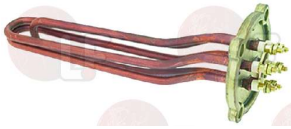

CONTI

Suitable for:

1186155 TEFLON FLAT GASKET \varnothing 76x68.4x3 mm for Coffee machine (CONTI) XEOS2

CONTI 407709

1755392 HEATING ELEMENT 2800W 220/380V

immersed length 260 mm - 6 poles
distance between the holes 67 mm
flange 110/94 mm
for coffee machines with 2 groups
for Coffee machine (CONTI) XEOS2