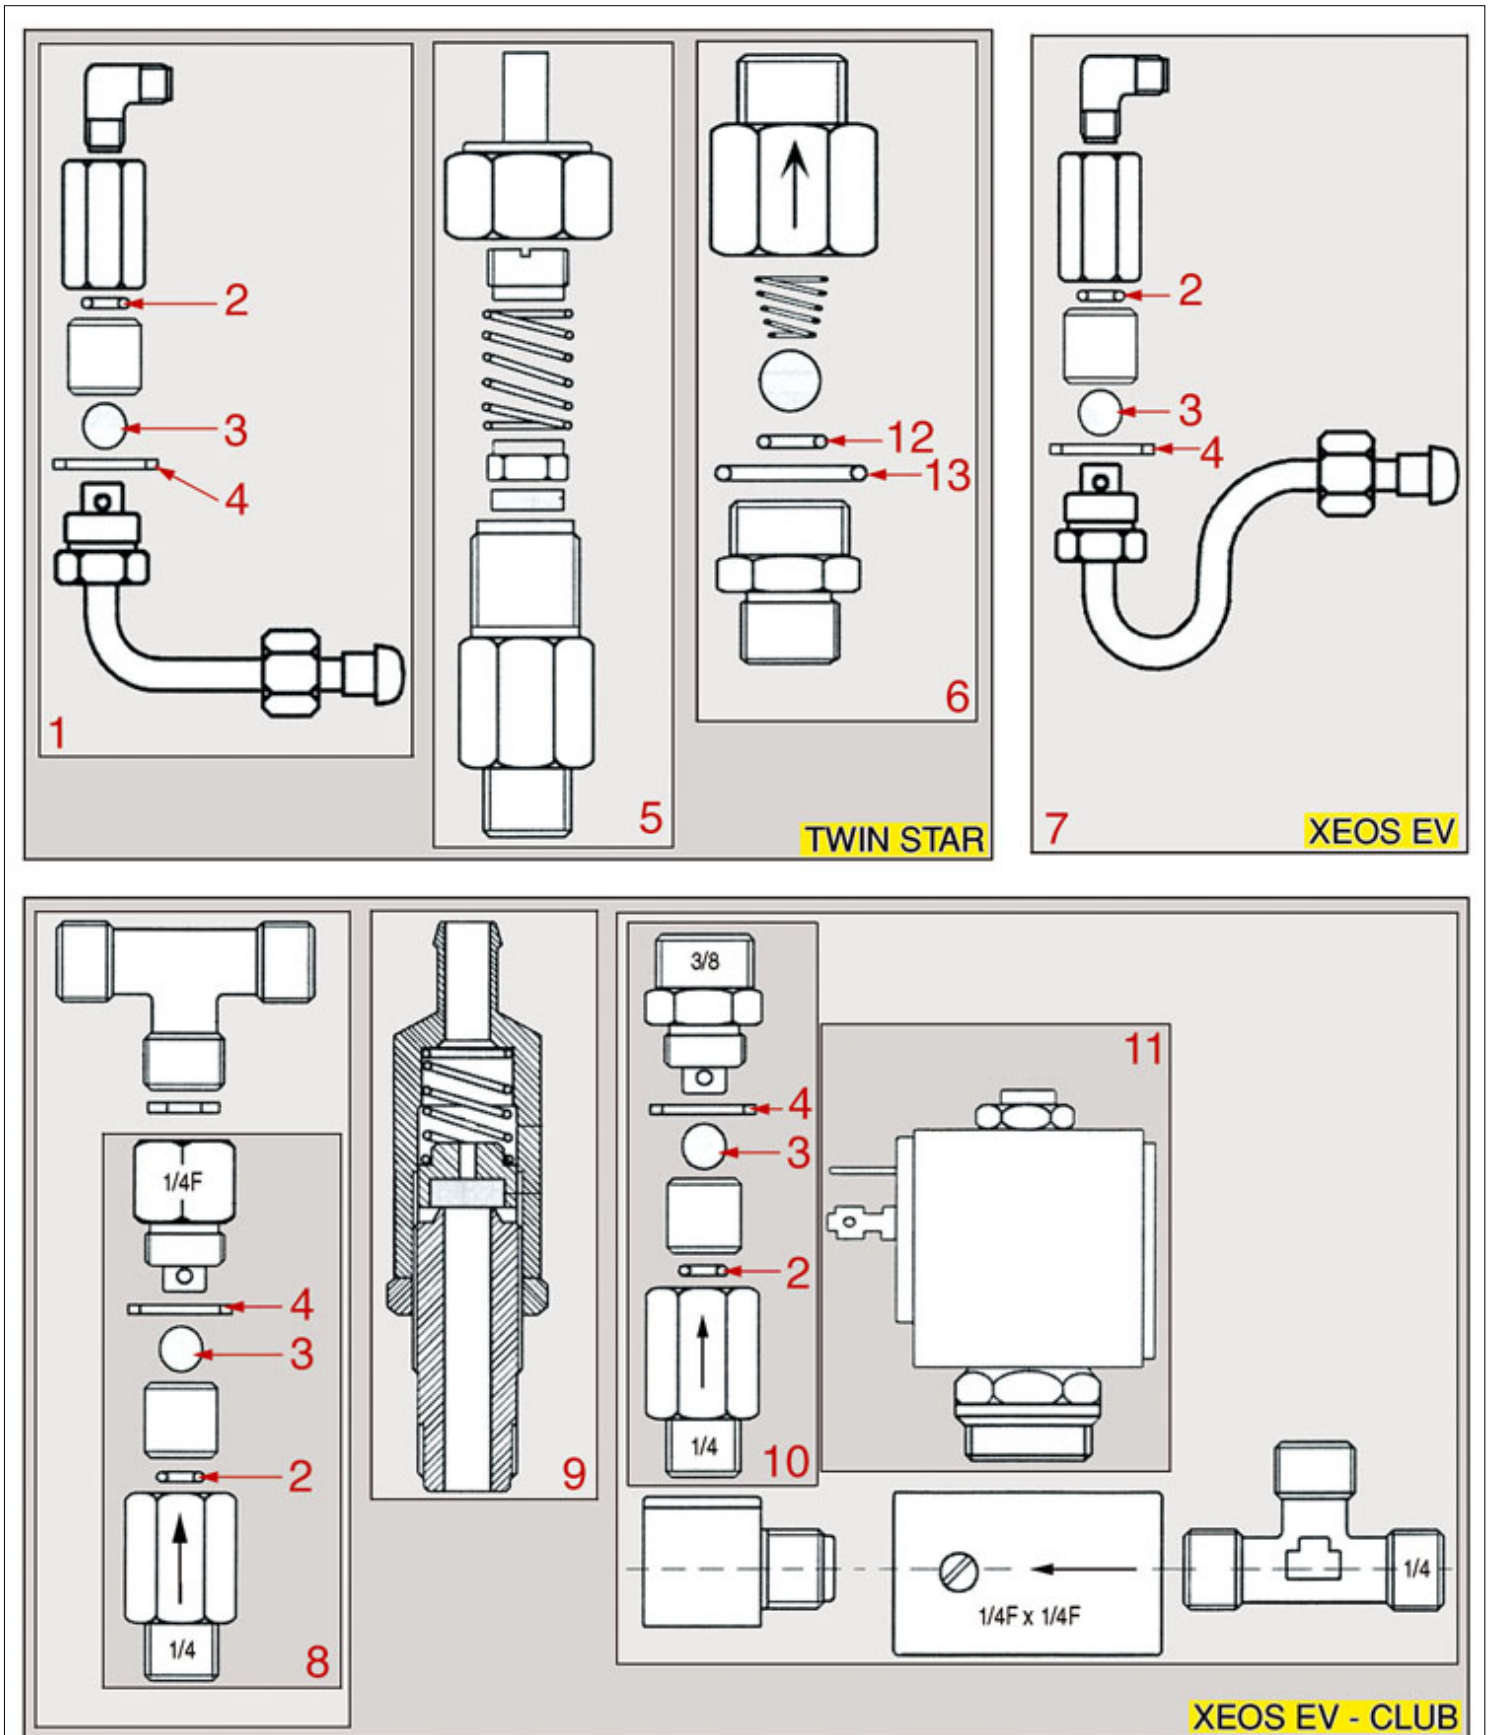

VALVES

CON05

Positions without LF code no.: upon request

CONTI

Position	LF code no.	Description
2	1186612	O-RING 02025 VITON
4	1186268	COPPER FLAT GASKET $\varnothing$ 13x8x1 mm
5	1523504	EXPANSION VALVE $\varnothing$ 3/8"M-9 mm
6	1523505	NON-RETURN VALVE $\varnothing$ 1/4"M-3/8"M
7	1523509	EXPANSION VALVE
8	1523514	NON-RETURN VALVE $\varnothing$ 1/4"F-1/4"M
10	1523519	NON-RETURN VALVE $\varnothing$ 1/4"M-3/8"M
11	1120820	COIL ODE BDA08223DS 220/230V 50Hz 8W
12	1186352	O-RING 02050 EPDM
13	1186165	O-RING GASKET M 0160-20 EPDM