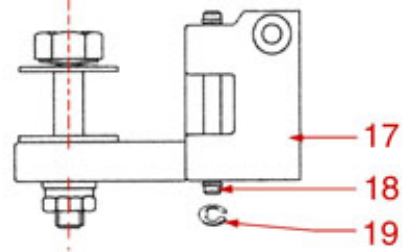

COMPLETE TAP XEOS EV - TWIN STAR

CON02

CONTI

Position	LF code no.	Description
4	1186160	TAP GASKET HOLDER
6	1186438	O-RING GASKET 0132 EPDM
7	1250168	TAP SPRING $\varnothing$ 12.2x33 mm
8	1186161	FLAT EPDM GASKET $\varnothing$ 13x4x4 mm
15	1225407	WATER/STEAM TAP KNOB
16	1225408	KNOB BODY
20	1348305	COMPLETE TAP XEOS EV
21	1348308	COMPLETE TAP TWIN STAR