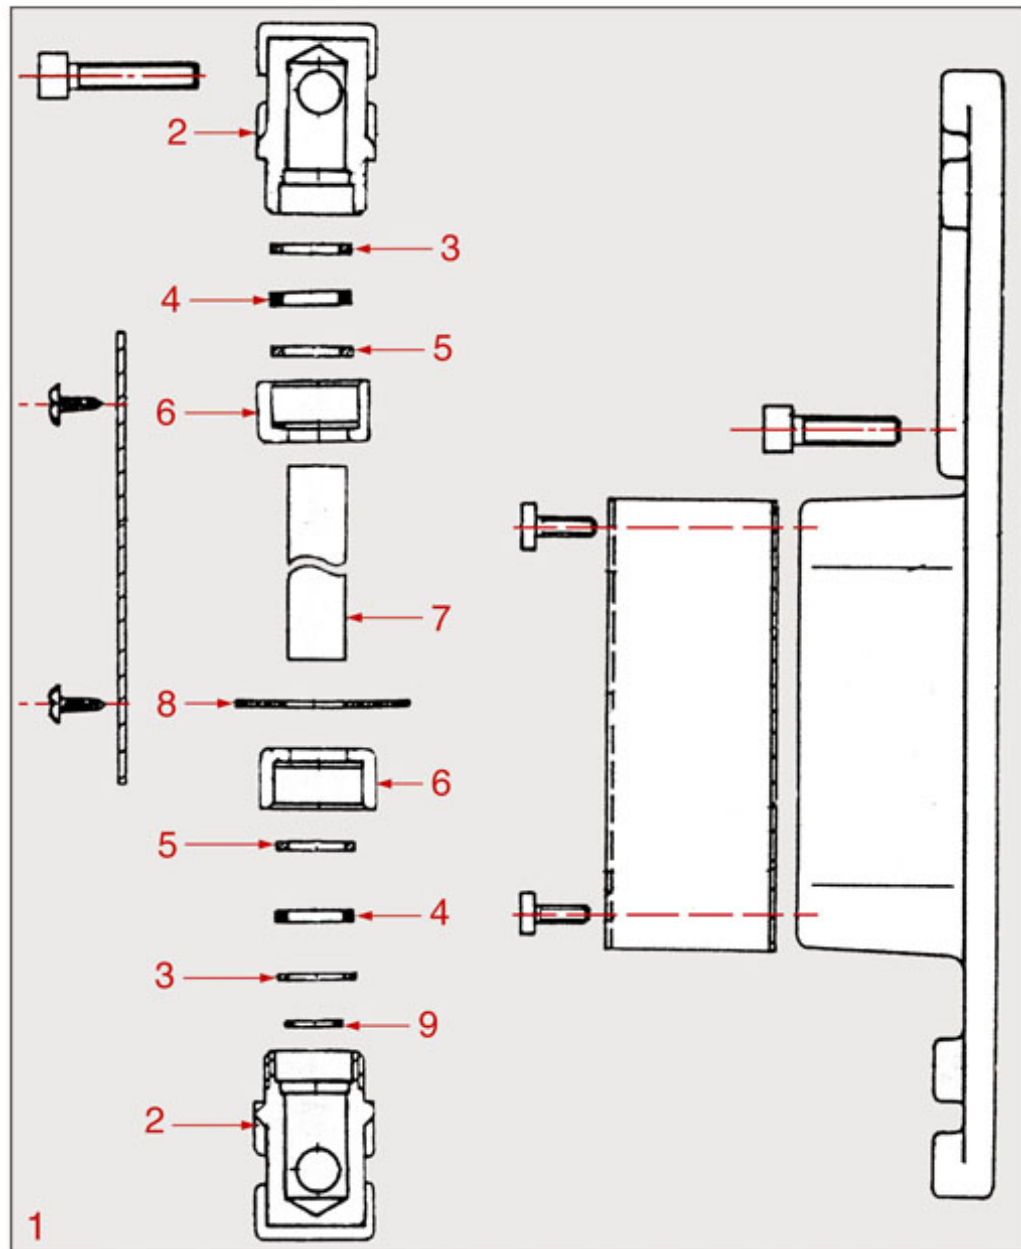

SIGHTGLASS ASSEMBLY

CON07

CONTI

Position	LF code no.	Description
3	1186269	FLAT BRASS WASHER $\varnothing$ 18x12x1 mm
4	1186270	FLAT EPDM GASKET $\varnothing$ 18x11x4 mm
5	1186287	BRASS WASHER
7	1520580	LEVEL GLASS $\varnothing$ 11x145 mm SILK-SCREEN PRIN
13	1186221	FLAT EPDM GASKET $\varnothing$ 19x11.5x10 mm
15	1520576	LEVEL GLASS $\varnothing$ 11x184 mm