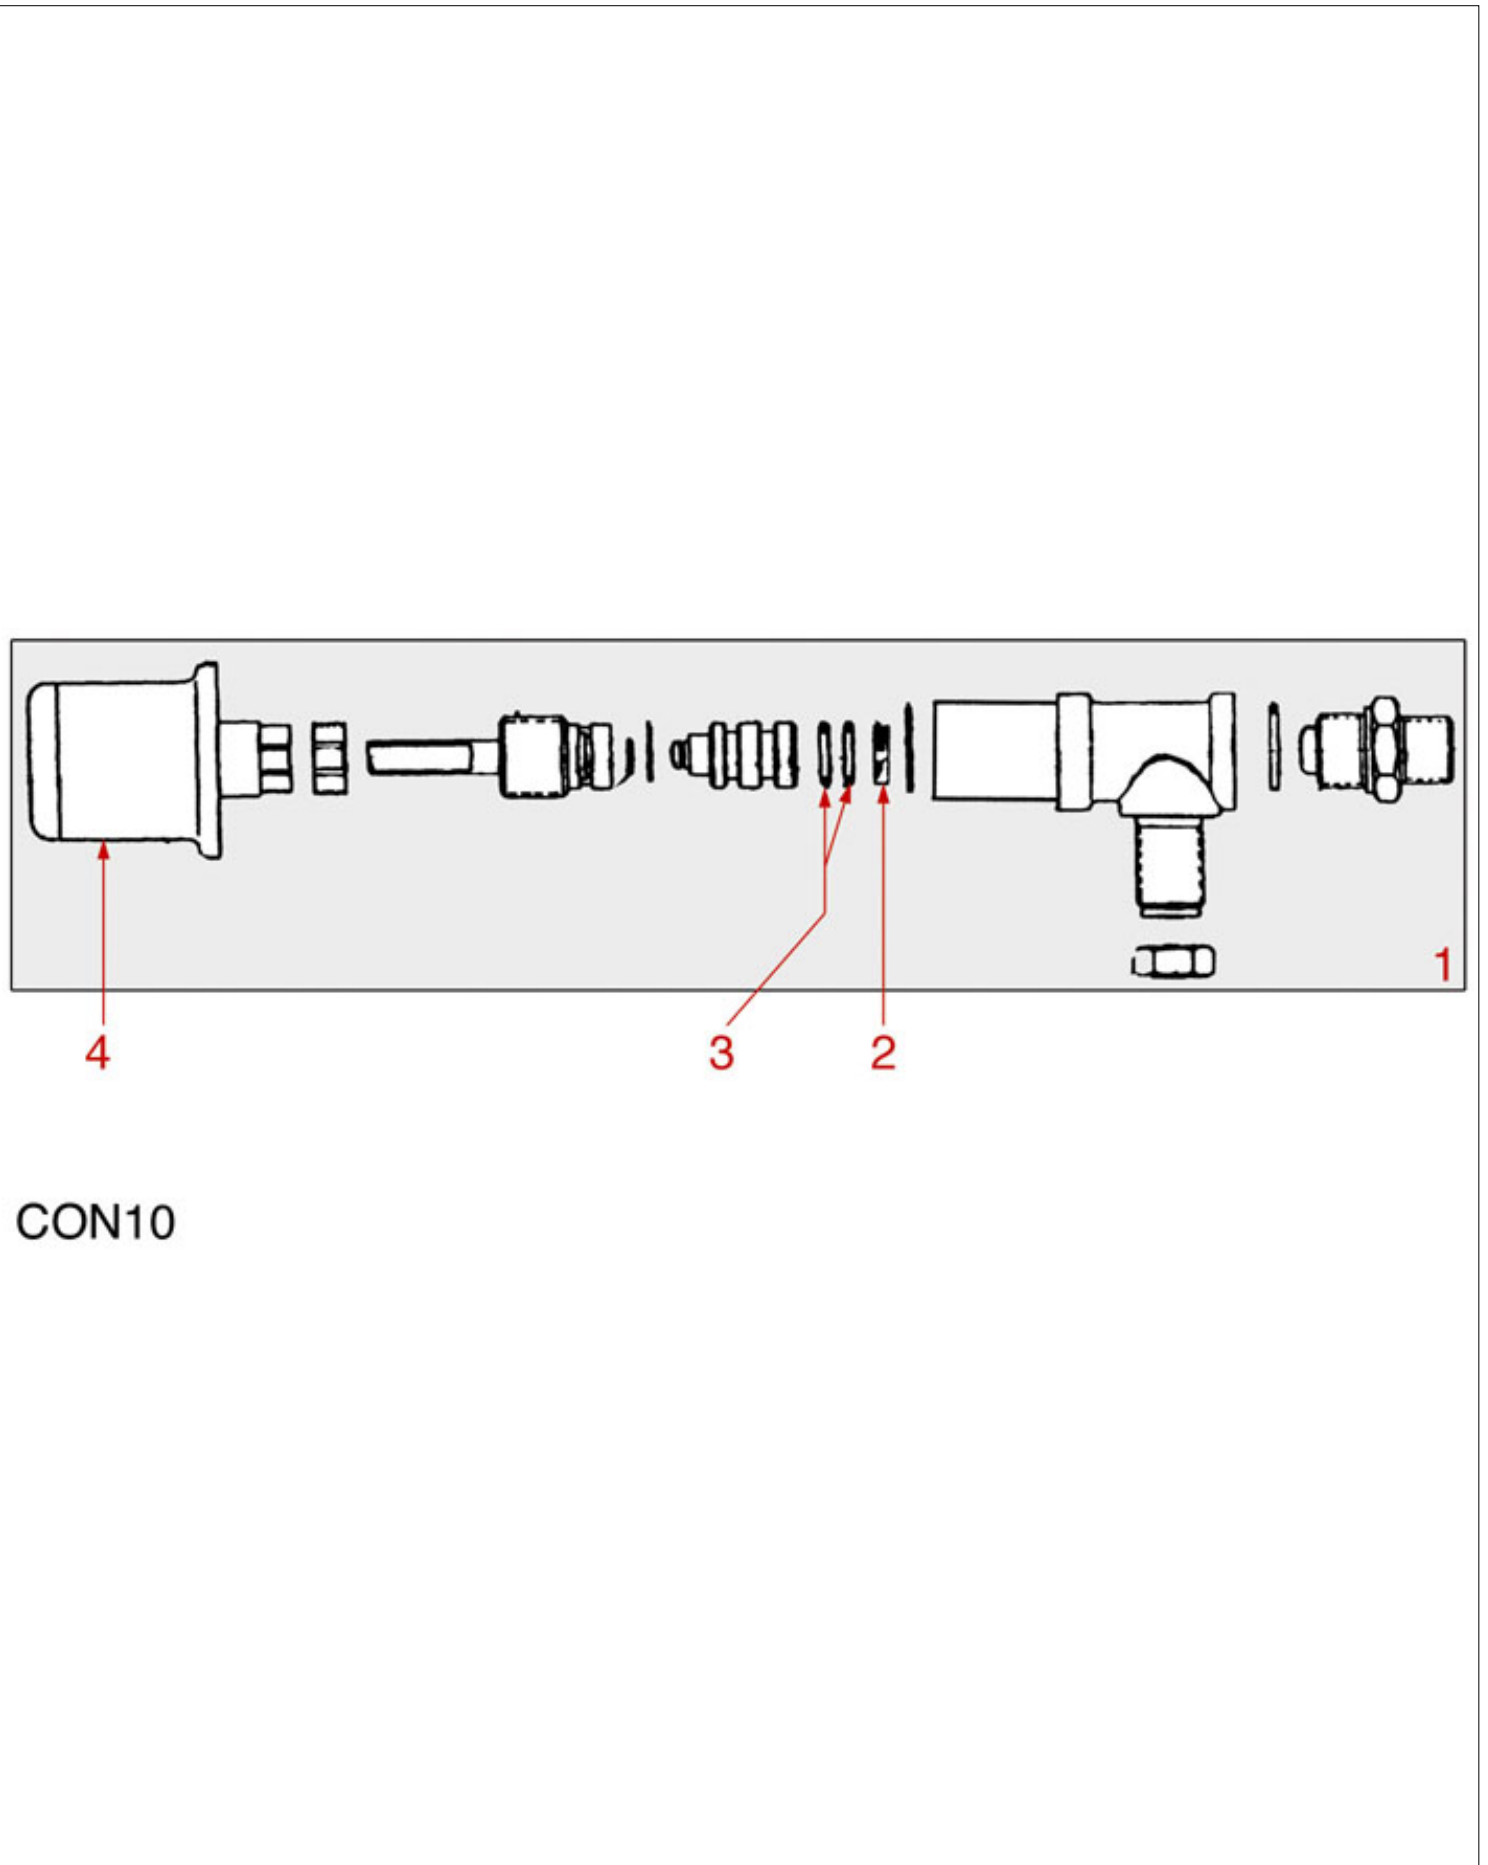

WATER/STEAM TAP

CON10

CONTI

Position	LF code no.	Description
2	1186235	BLIND GASKET $\varnothing$ 14x4 mm
3	1186236	O-RING 03043 VITON
4	1241426	WATER/STEAM TAP KNOB $\varnothing$ 48 mm