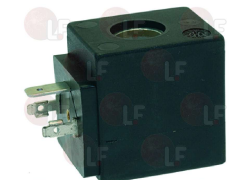

CONTI

1120820 COIL ODE BDA08223DS 220/230V 50Hz 8W
width 30 mm - height 39 mm
depth 42 mm
for Coffee machine (CONTI) CLUB - TWIN STAR2
XEOS2
for Coffee machine (ESSIKA) SK2 - SSK2
for Coffee machine (FAEMA) COMPACT - DUEA
EXPRESS - E61 - E91 - E92
for Coffee machine (RENEKA) LC - VIVA - VIVAS
XLPALLAS