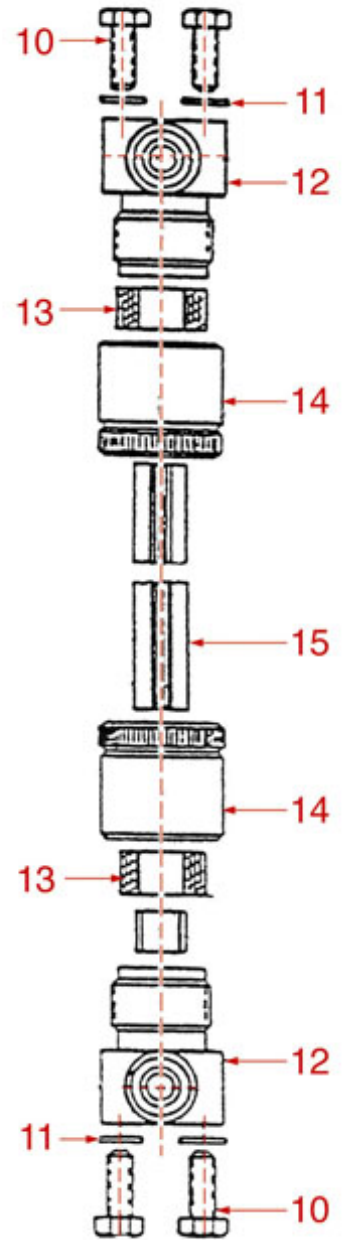

SIGHTGLASS ASSEMBLY

CON07

CONTI

Position	LF code no.	Description
3	1186269	FLAT BRASS WASHER $\varnothing$ 18x12x1 mm
4	1186270	FLAT EPDM GASKET $\varnothing$ 18x11x4 mm
5	1186287	BRASS WASHER
7	1520580	LEVEL GLASS $\varnothing$ 11x145 mm SILK-SCREEN PRIN
13	1186221	FLAT EPDM GASKET $\varnothing$ 19x11.5x10 mm
15	1520576	LEVEL GLASS $\varnothing$ 11x184 mm