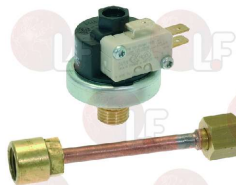

CONTI 4119311