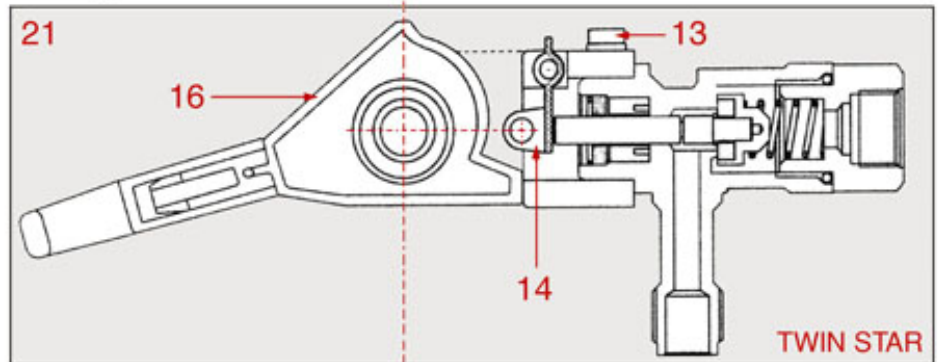

COMPLETE TAP XEOS EV - TWIN STAR

CON02

CONTI

Position	LF code no.	Description
4	1186160	TAP GASKET HOLDER
6	1186438	O-RING GASKET 0132 EPDM
7	1250168	TAP SPRING $\varnothing$ 12.2x33 mm
8	1186161	FLAT EPDM GASKET $\varnothing$ 13x4x4 mm
15	1225407	WATER/STEAM TAP KNOB
16	1225408	KNOB BODY
20	1348305	COMPLETE TAP XEOS EV
21	1348308	COMPLETE TAP TWIN STAR