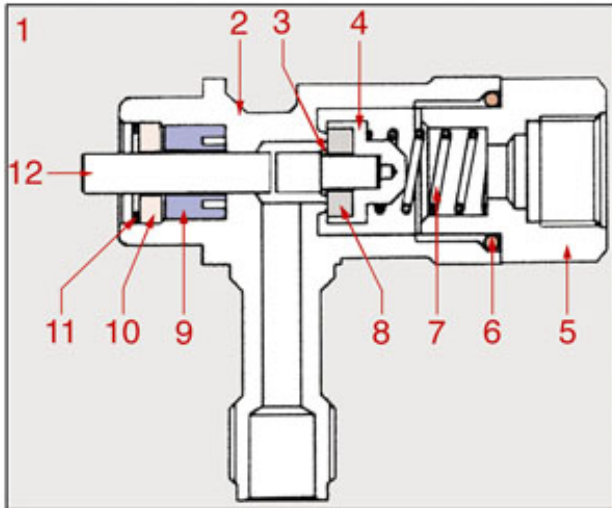

COMPLETE TAP XEOS EV - TWIN STAR

CON02

CONTI

Position	LF code no.	Description
4	1186160	TAP GASKET HOLDER
6	1186438	O-RING GASKET 0132 EPDM
7	1250168	TAP SPRING $\varnothing$ 12.2x33 mm
8	1186161	FLAT EPDM GASKET $\varnothing$ 13x4x4 mm
15	1225407	WATER/STEAM TAP KNOB
16	1225408	KNOB BODY
20	1348305	COMPLETE TAP XEOS EV
21	1348308	COMPLETE TAP TWIN STAR