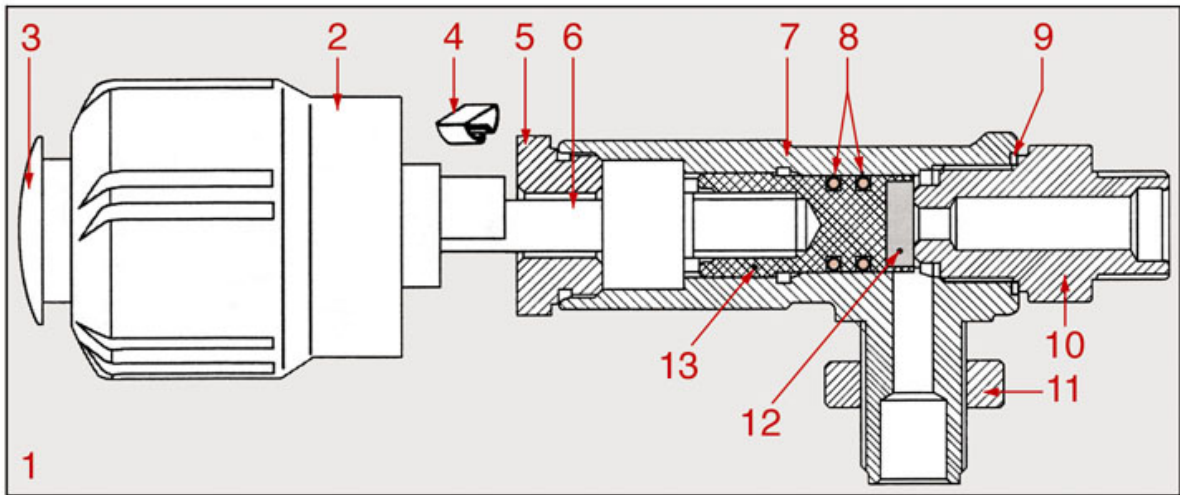

STEAM TAP

CON04

Positions without LF code no.: upon request

CONTI

Position	LF code no.	Description
1	1348314	COMPLETE TAP "CLUB"
2	1241367	WATER/STEAM TAP KNOB
3	1241368	CAP FOR KNOB
4	1241561	ELASTIC RING FOR KNOB
8	1186157	O-RING GASKET M 0120-20 VITON
9	1186167	COPPER FLAT GASKET \varnothing 21.2x18x1.5 mm
12	1186175	BLIND GASKET \varnothing 13x4 mm
14	1250169	SWIVEL SPRING \varnothing 9.5x21.5 mm
15	1186177	CONICAL TEFLON SEAL \varnothing 13.5x7.5x3.5 mm
16	3243086	O-RING 0117 EPDM
17	1349124	ARTICULATION NUT
18	3060608	O-RING O3050 EPDM
19	1449328	STEAM PIPE COMPLETE
21	1449329	STEAM PIPE COMPLETE
23	1449330	COMPLETE WATER PIPE