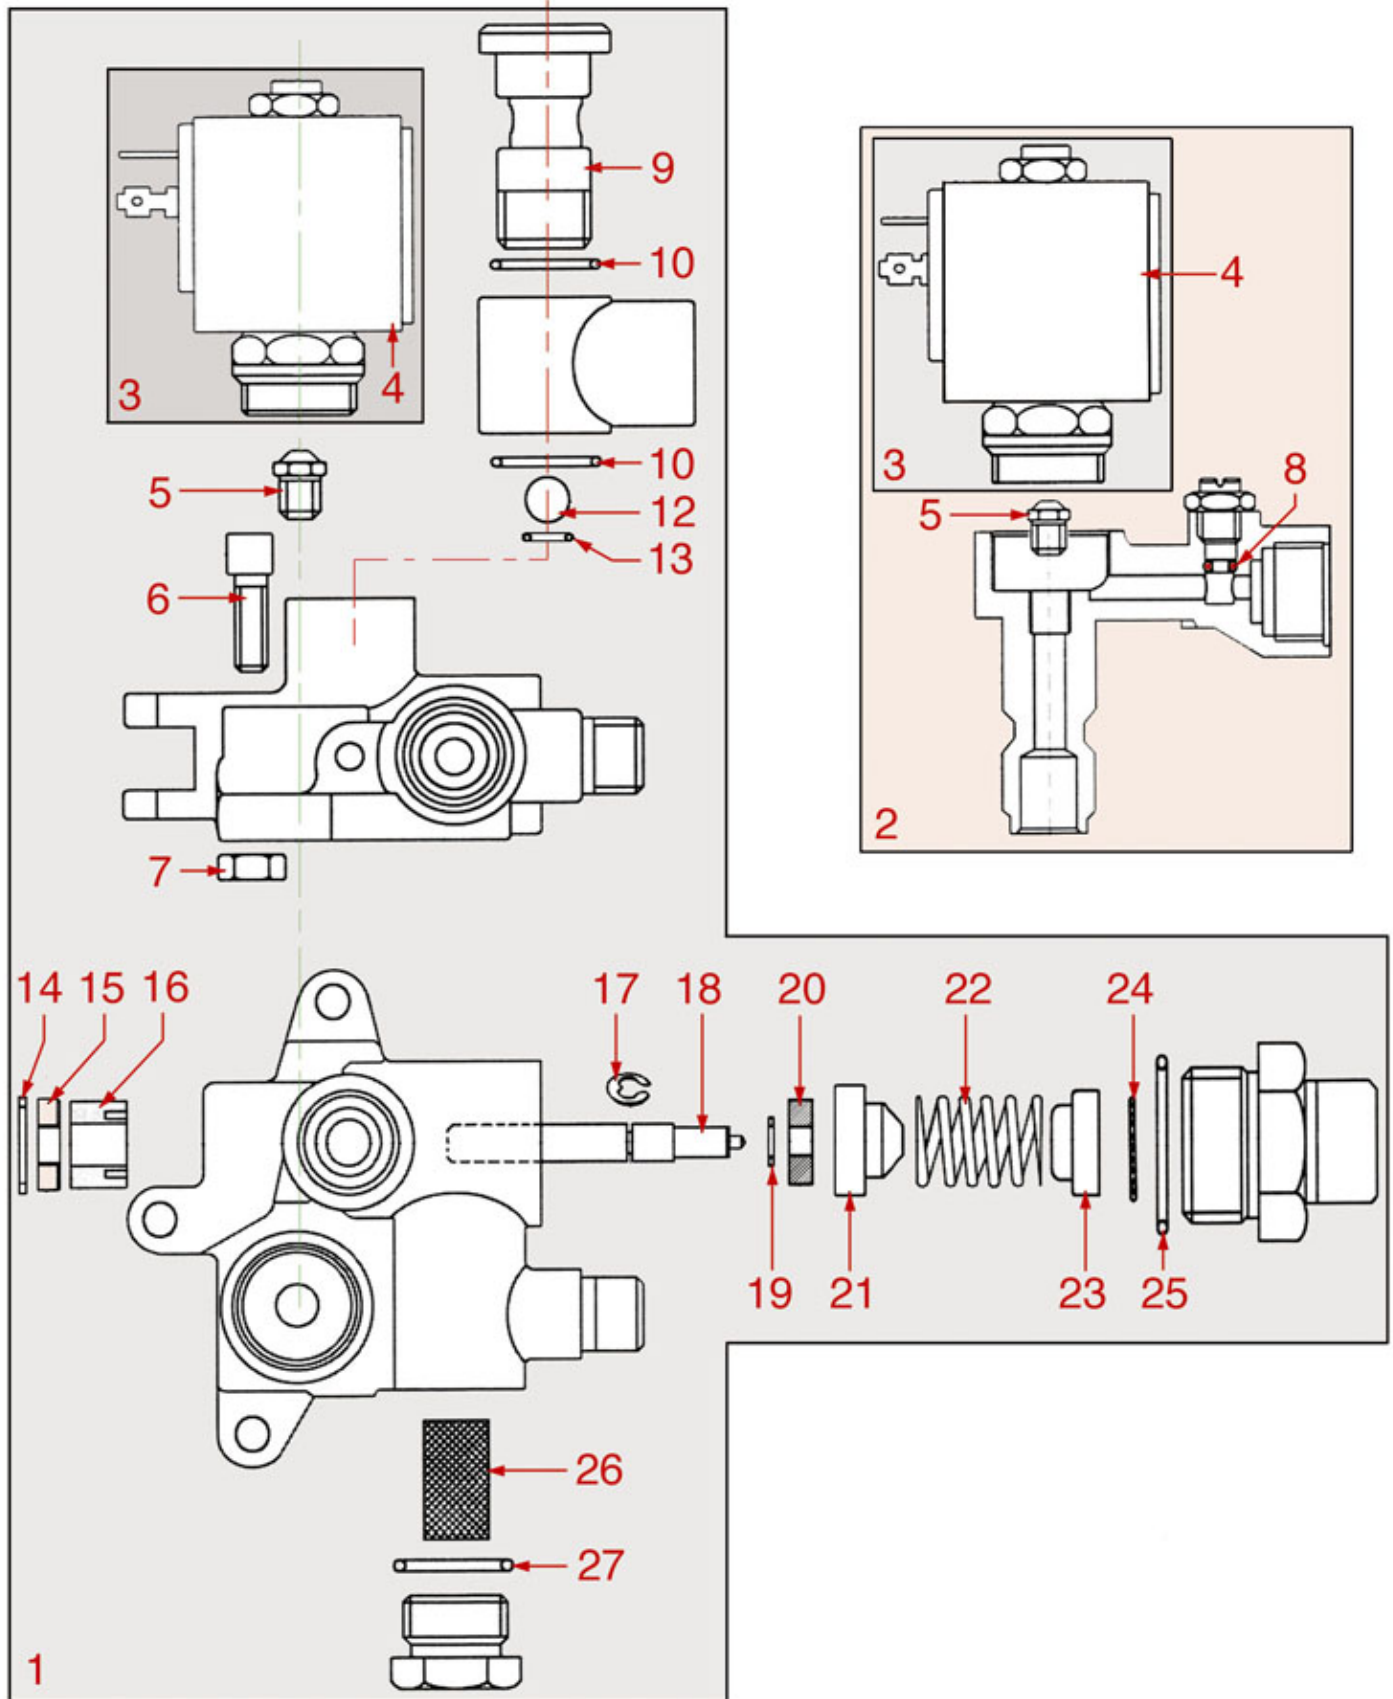

WATER INLET TAP

CON03

Positions without LF code no.: upon request

CONTI

Position	LF code no.	Description
2	1348310	WATER INLET TAP
4	1120820	COIL ODE BDA08223DS 220/230V 50Hz 8W
8	1186163	O-RING 02010 EPDM
10	1186165	O-RING GASKET M 0160-20 EPDM
12	1323416	STAINLESS STEEL BALL $\varnothing$ 10 mm
13	1186352	O-RING 02050 EPDM
16	1186166	LIP SEAL $\varnothing$ 14x7x10.5 mm
20	1186161	FLAT EPDM GASKET $\varnothing$ 13x4x4 mm
21	1186160	TAP GASKET HOLDER
22	1250168	TAP SPRING $\varnothing$ 12.2x33 mm
24	1160346	WATER FILTER $\varnothing$ 14 mm
25	3243266	O-RING 02081 EPDM
27	1186414	O-RING 0119 EPDM