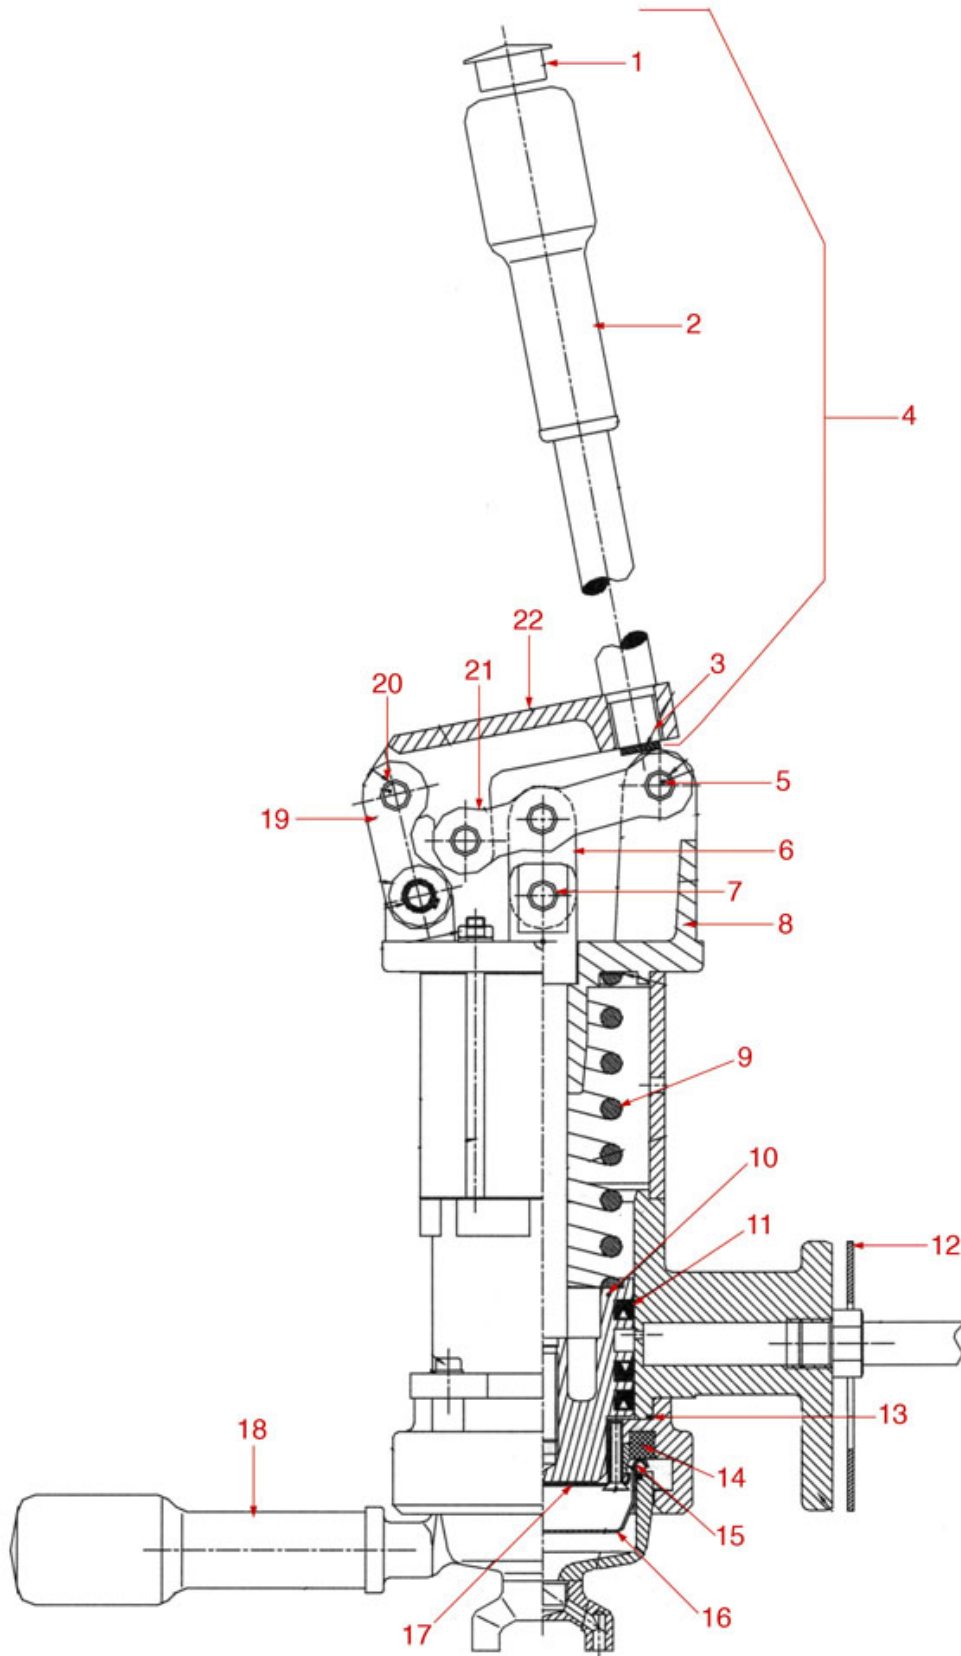

LEVER GROUP

CONTI

Position	LF code no.	Description
3	1186385	RUBBER SHOCK ABSORBER
11	1186383	LIP SEAL $\varnothing$ 61x47x6.3 mm
12	1186382	COFFEE GROUP GASKET $\varnothing$ 88x48x2 mm
13	1186381	O-RING M 0680-20 EPDM
14	1186723	FILTER HOLDER GASKET $\varnothing$ 73x57x8.5 mm
15	1086508	SHOWER HOLDER DIFFUSER
16	1160251	1 CUP FILTER 6 g
16	1160345	2 CUPS FILTER 18 gr
17	1081102	SHOWER $\varnothing$ 57 mm
18	1165019	1 CUP FILTER HOLDER ASSEMBLY CONTI
18	1165020	2 CUPS FILTER HOLDER ASSEMBLY CONTI