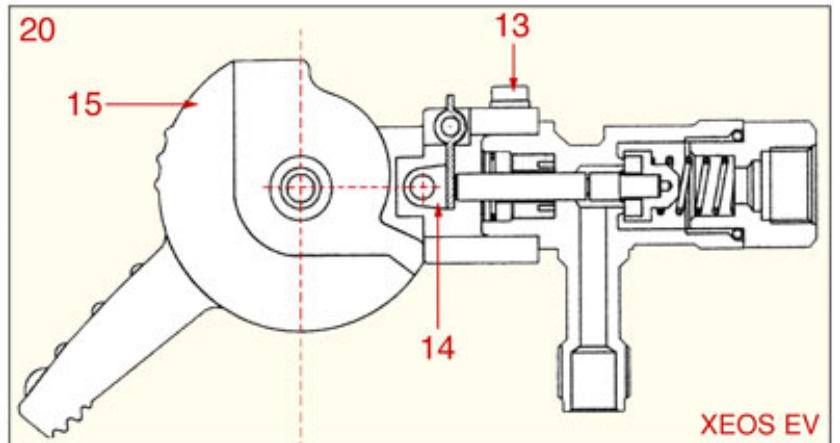

COMPLETE TAP XEOS EV - TWIN STAR

CON02

CONTI

Position	LF code no.	Description
4	1186160	TAP GASKET HOLDER
6	1186438	O-RING GASKET 0132 EPDM
7	1250168	TAP SPRING $\varnothing$ 12.2x33 mm
8	1186161	FLAT EPDM GASKET $\varnothing$ 13x4x4 mm
15	1225407	WATER/STEAM TAP KNOB
16	1225408	KNOB BODY
20	1348305	COMPLETE TAP XEOS EV
21	1348308	COMPLETE TAP TWIN STAR